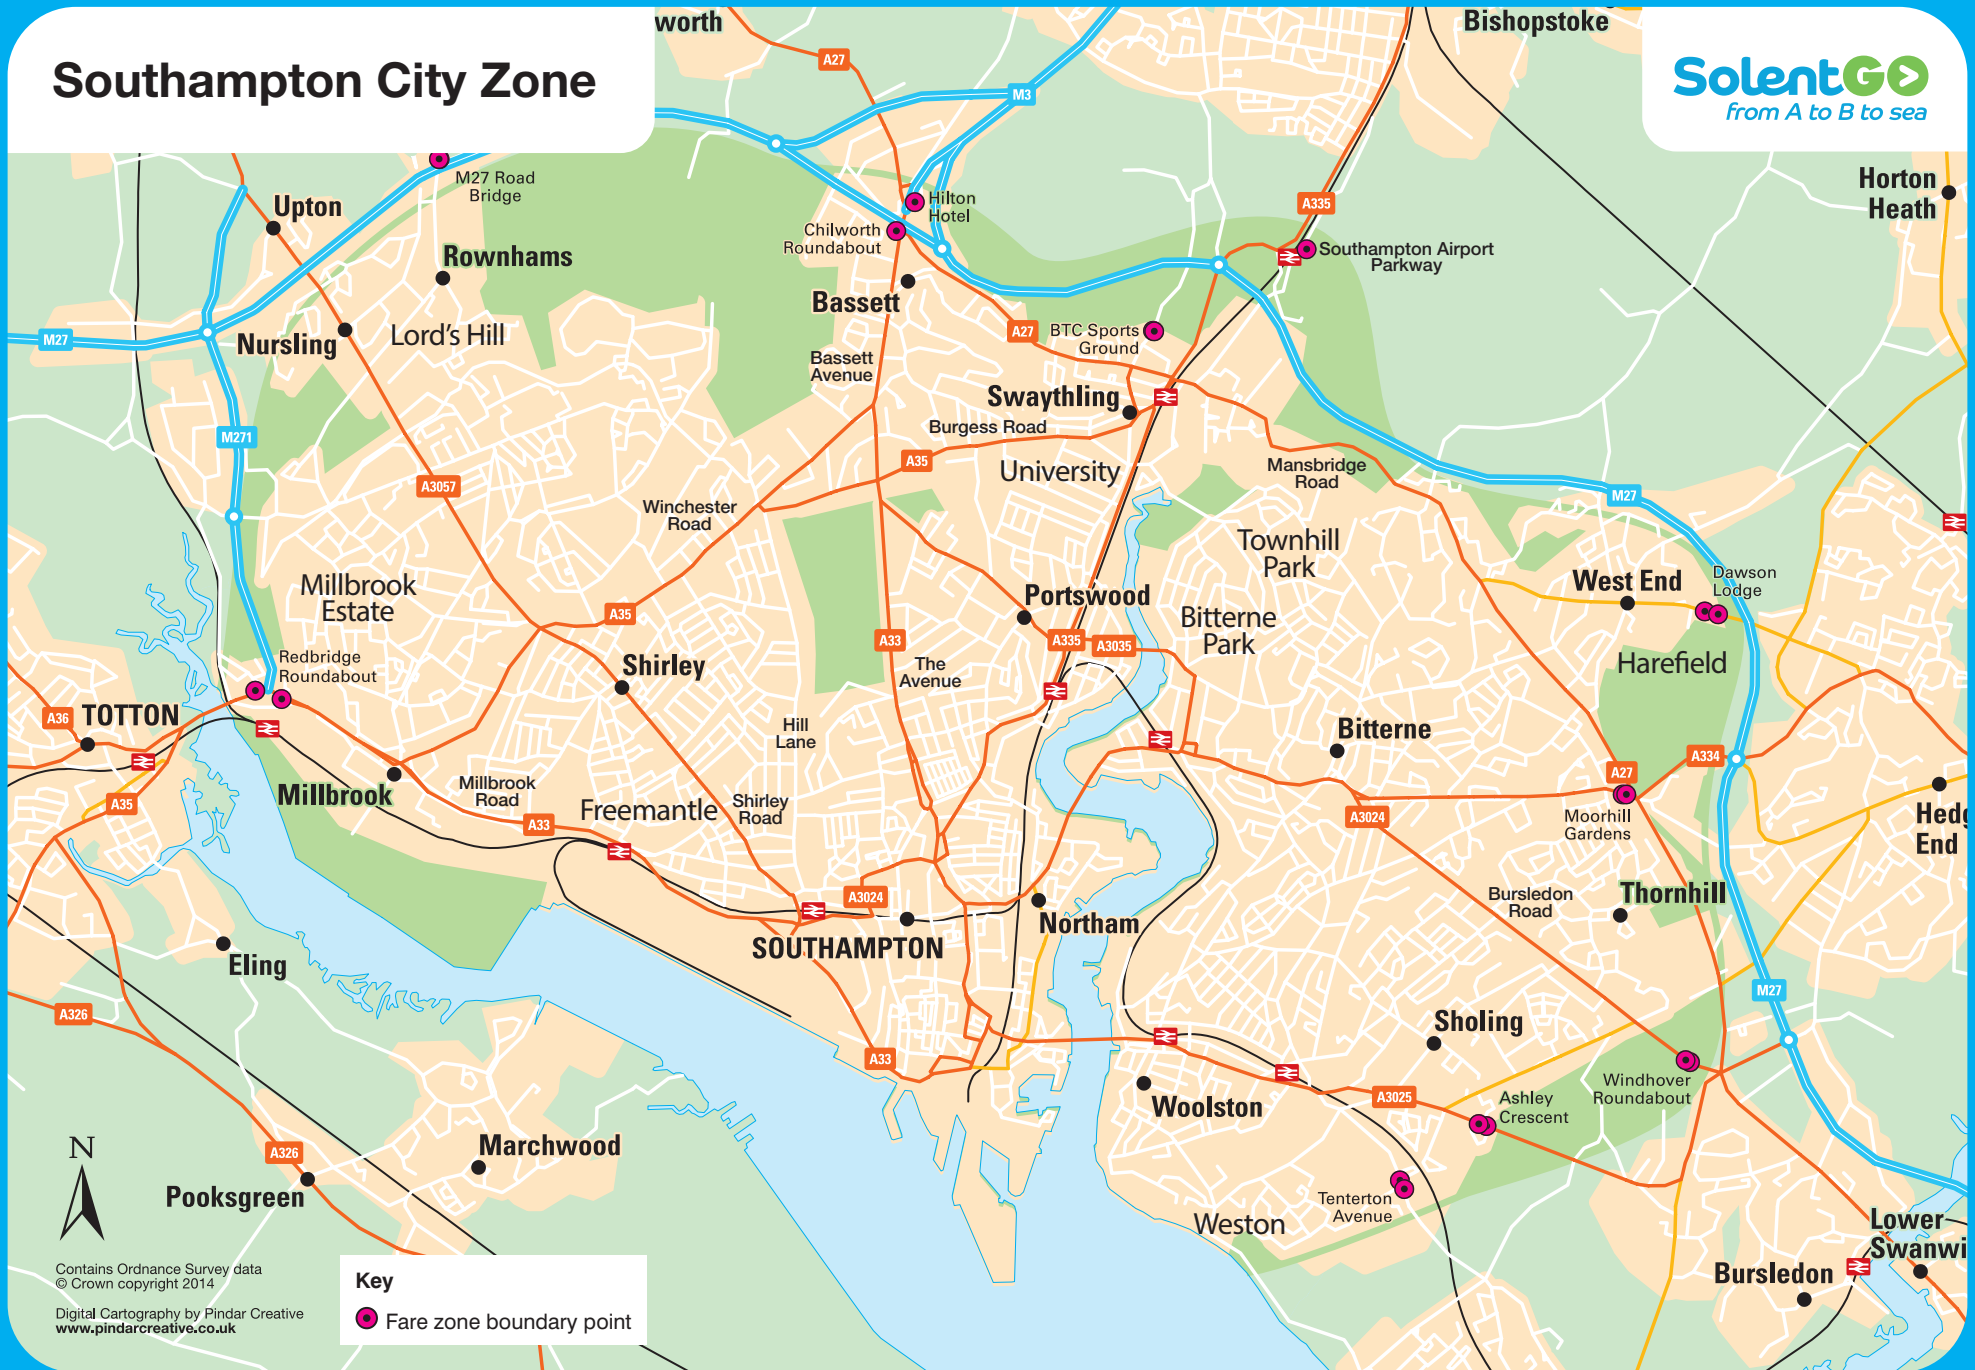

Southampton City Zone

SolentGO
from A to B to sea

Contains Ordnance Survey data
© Crown copyright 2014

Key
● Fare zone boundary point